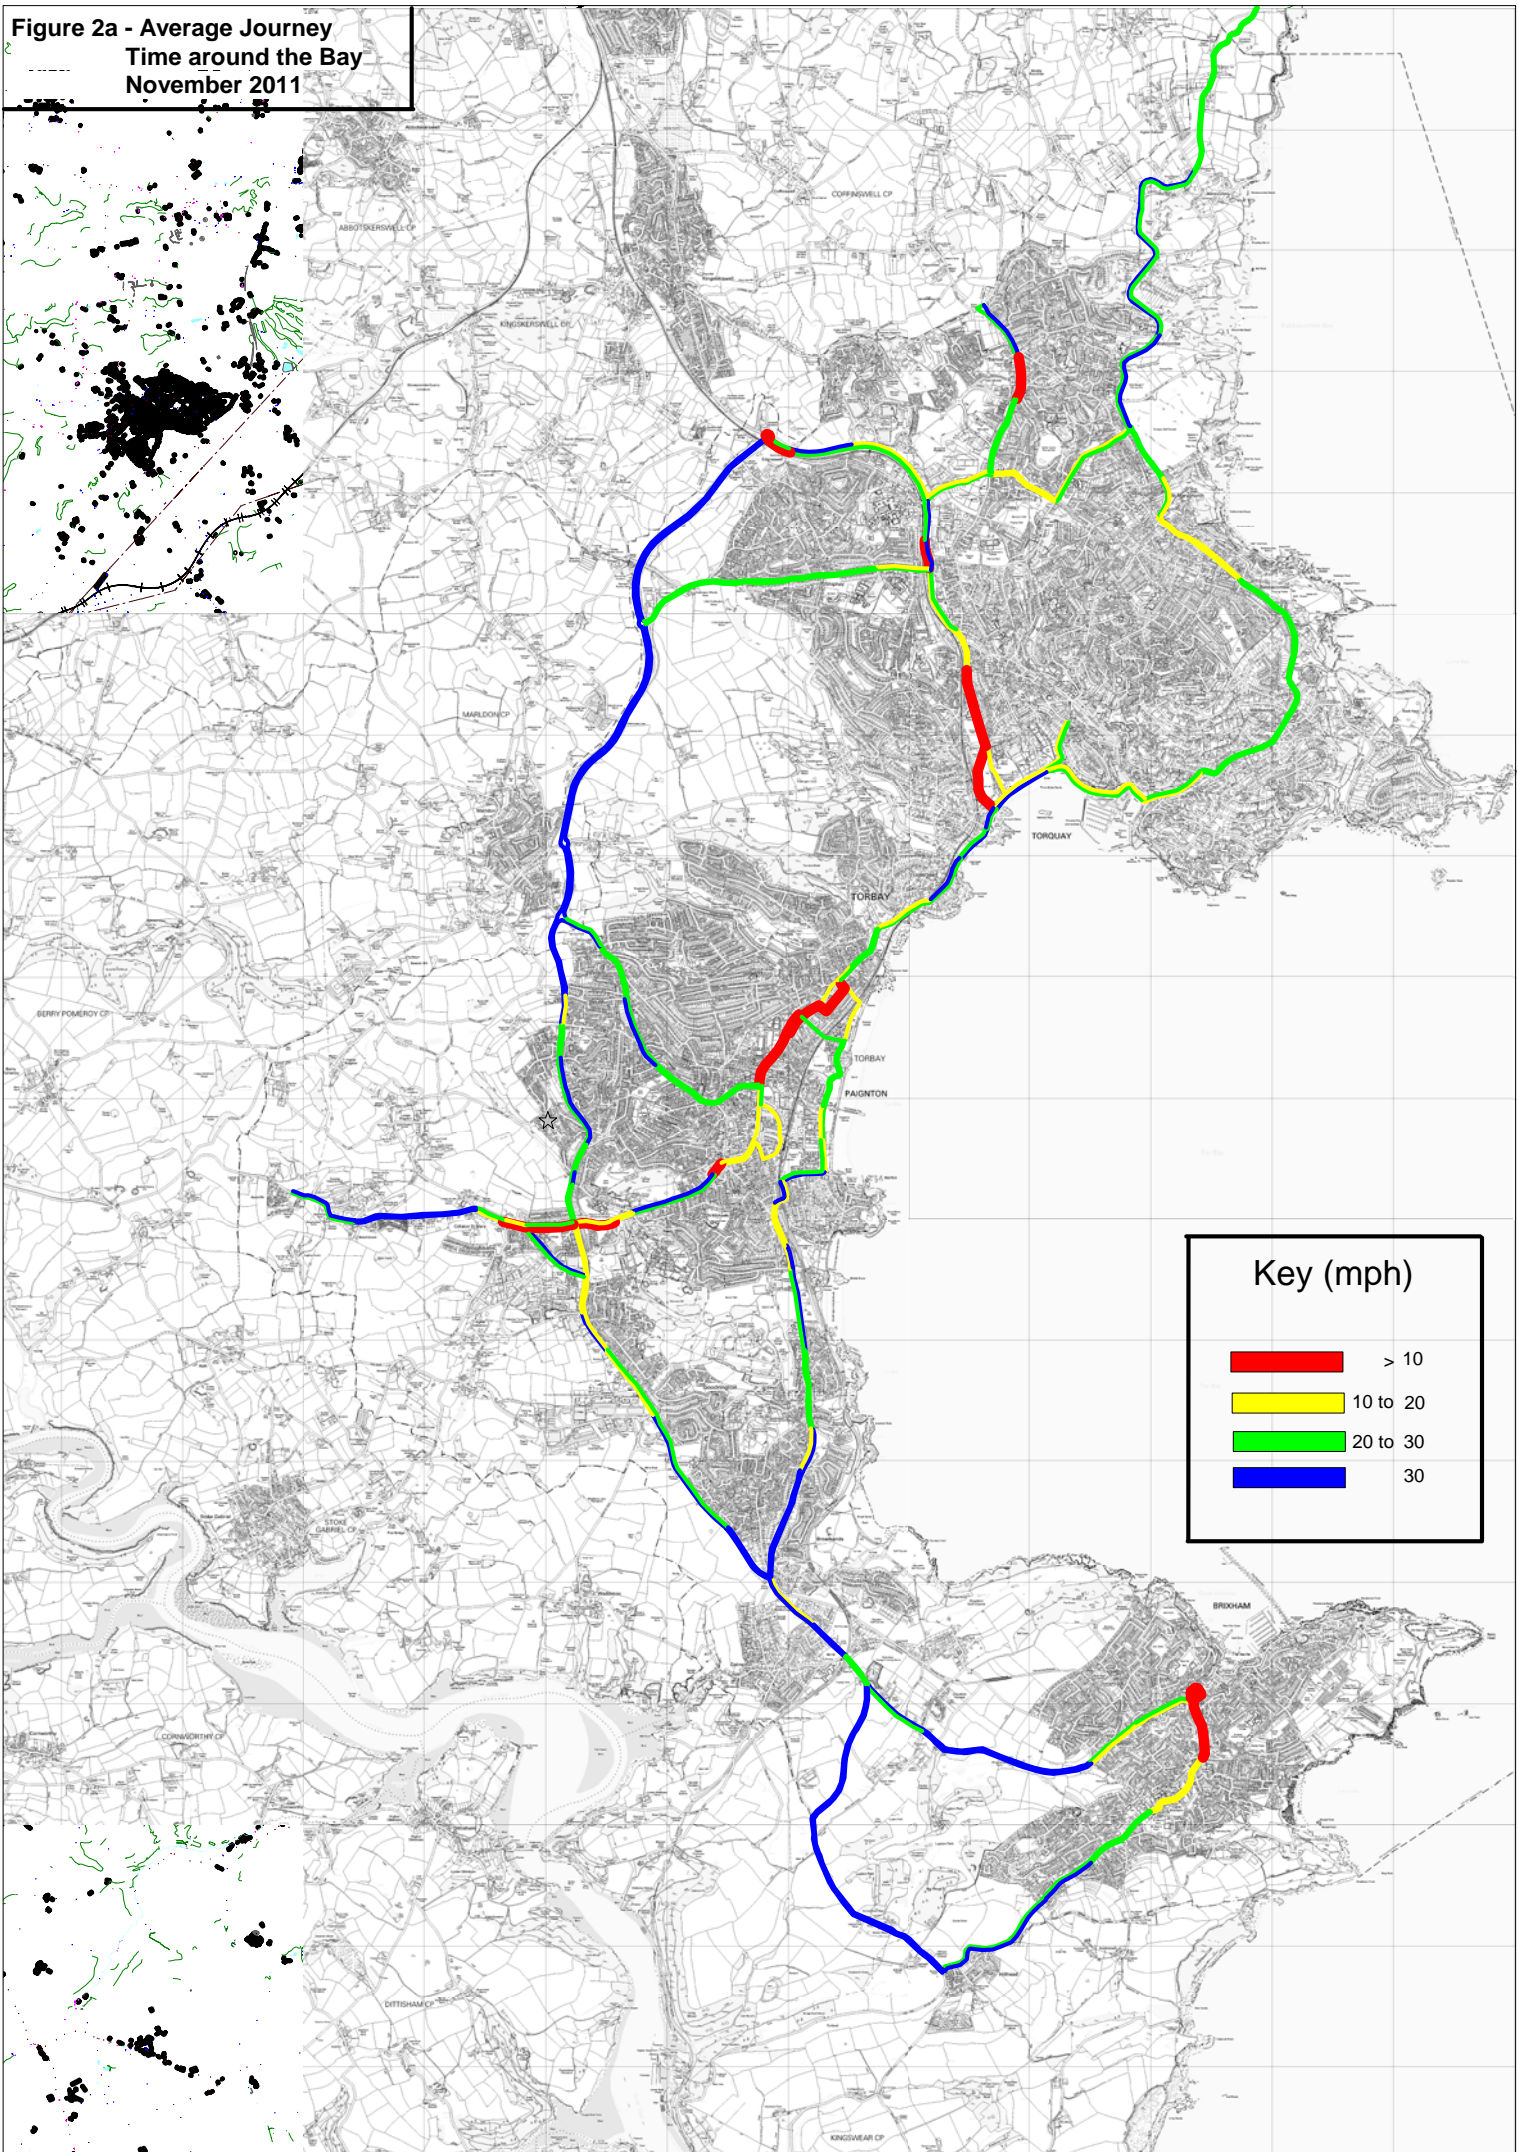

Figure 2a - Average Journey Time around the Bay November 2011

**Key (mph)**

	> 10
	10 to 20
	20 to 30
	30